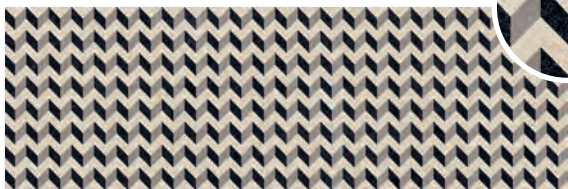

Cream-R Zigzag
R.025