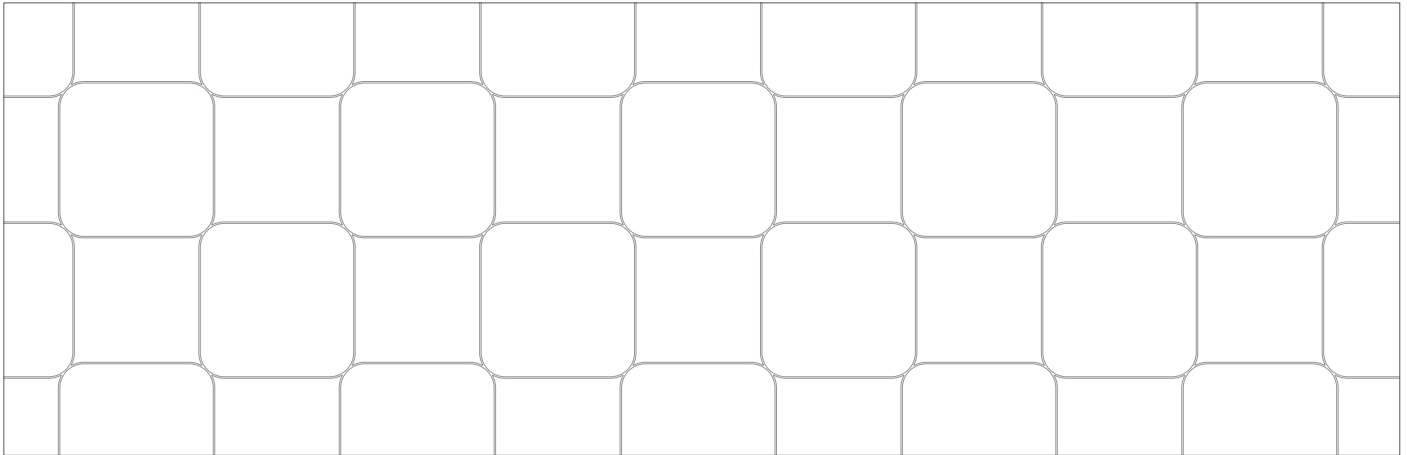

CHECKERS INSTALLATION

When paying the Checkers model, please note that an equal number of both Checkers Rounded and Checkers Starry tiles are required. They should be layed 1:1, as shown in the diagram.
Pour la pose du modèle Checkers il est nécessaire du 50% des pièces du modèle Checkers Rounded et du 50% des pièces du modèle Checkers Starry. Veuillez suivre le placement 1:1 selon dessin.
Para colocar el modelo Checkers se precisa de un 50% de piezas del modelo Checkers Rounded y un 50% de piezas del modelo Chekrers Starry. Seguir colocación 1:1 según dibujo.

BLACK&CREAM										
			PIECES / BOX	M² / BOX	ML / BOX	KG / BOX	BOX / PALLET	M² / PALLET	ML / PALLET	KG / PALLET
Bases	120 x 120 cm / 47,2" x 47,2"		1	1,44	-	36,13	38	54,72	-	1400
	60 x 120 cm / 23,6" x 47,2"		2	1,44	-	36,13	24	34,56	-	867
	19,4 x 120 cm / 7,6" x 47,2"		4	0,93	-	23,68	45	41,89	-	1065,69
	80 x 80 cm / 31,5" x 31,5"		2	1,28	-	29,40	42	53,76	-	1234,84
	60 x 60 cm / 23,6" x 23,6"		4	1,44	-	33,16	36	51,84	-	1193,76
	59,3 x 59,3 cm / 23,3" x 23,3"		4	1,41	-	32,40	36	50,62	-	1166,40
	30 x 30 cm / 11,8" x 11,8"	Mosaic	12	1,08	-	20,30	30	32,40	-	608,85
	28,6 x 28,6 cm / 11,2" x 11,2"		12	0,964	-	21,30	30	28,92	-	639,00
24,3 x 24,3 cm / 9,6" x 9,6"		12	0,648	-	14,41	30	19,44	-	432,36	
	9,4 x 120 cm / 3,7" x 47,2"	Skirting tile R.335	10	-	12	28,60	36	-	432	1015,20
	9,4 x 80 cm / 3,7" x 31,5"	Skirting tile R.328	15	-	12	21,60	54	-	648	1166,40
	9,4 x 60 cm / 3,7" x 23,6"	Skirting tile R.318	17	-	10,20	21,47	56	-	571,20	1202,04
	9,4 x 60 cm / 3,7" x 23,6"	Rectified Skirting tile R.321	15	-	9	18,98	56	-	504	1062,88
	9,4 x 59,3 cm / 3,7" x 23,3"	Skirting tile R.321	17	-	10,08	21,20	56	-	564,48	1187,20
	33 x 120 cm / 13" x 47,2"	Step tread R.362	1	-	1,2	10	-	-	-	-
	33 x 80 cm / 13" x 31,5"	Step tread R.349	1	-	0,8	6,5	-	-	-	-
	33 x 60 cm / 13" x 23,6"	Step tread R.365	1	-	0,6	5,3	-	-	-	-
	33 x 59,3 cm / 13" x 23,3"	Step tread R.348	1	-	0,59	5,2	-	-	-	-
	33 x 120 cm / 13" x 47,2"	Gradone R.363	1	-	1,2	13	-	-	-	-
	33 x 80 cm / 13" x 31,5"	Gradone R.356	1	-	0,8	7	-	-	-	-
	33 x 60 cm / 13" x 23,6"	Gradone R.364	1	-	0,6	6,1	-	-	-	-
	33 x 59,3 cm / 13" x 23,3"	Gradone R.353	1	-	0,59	6	-	-	-	-